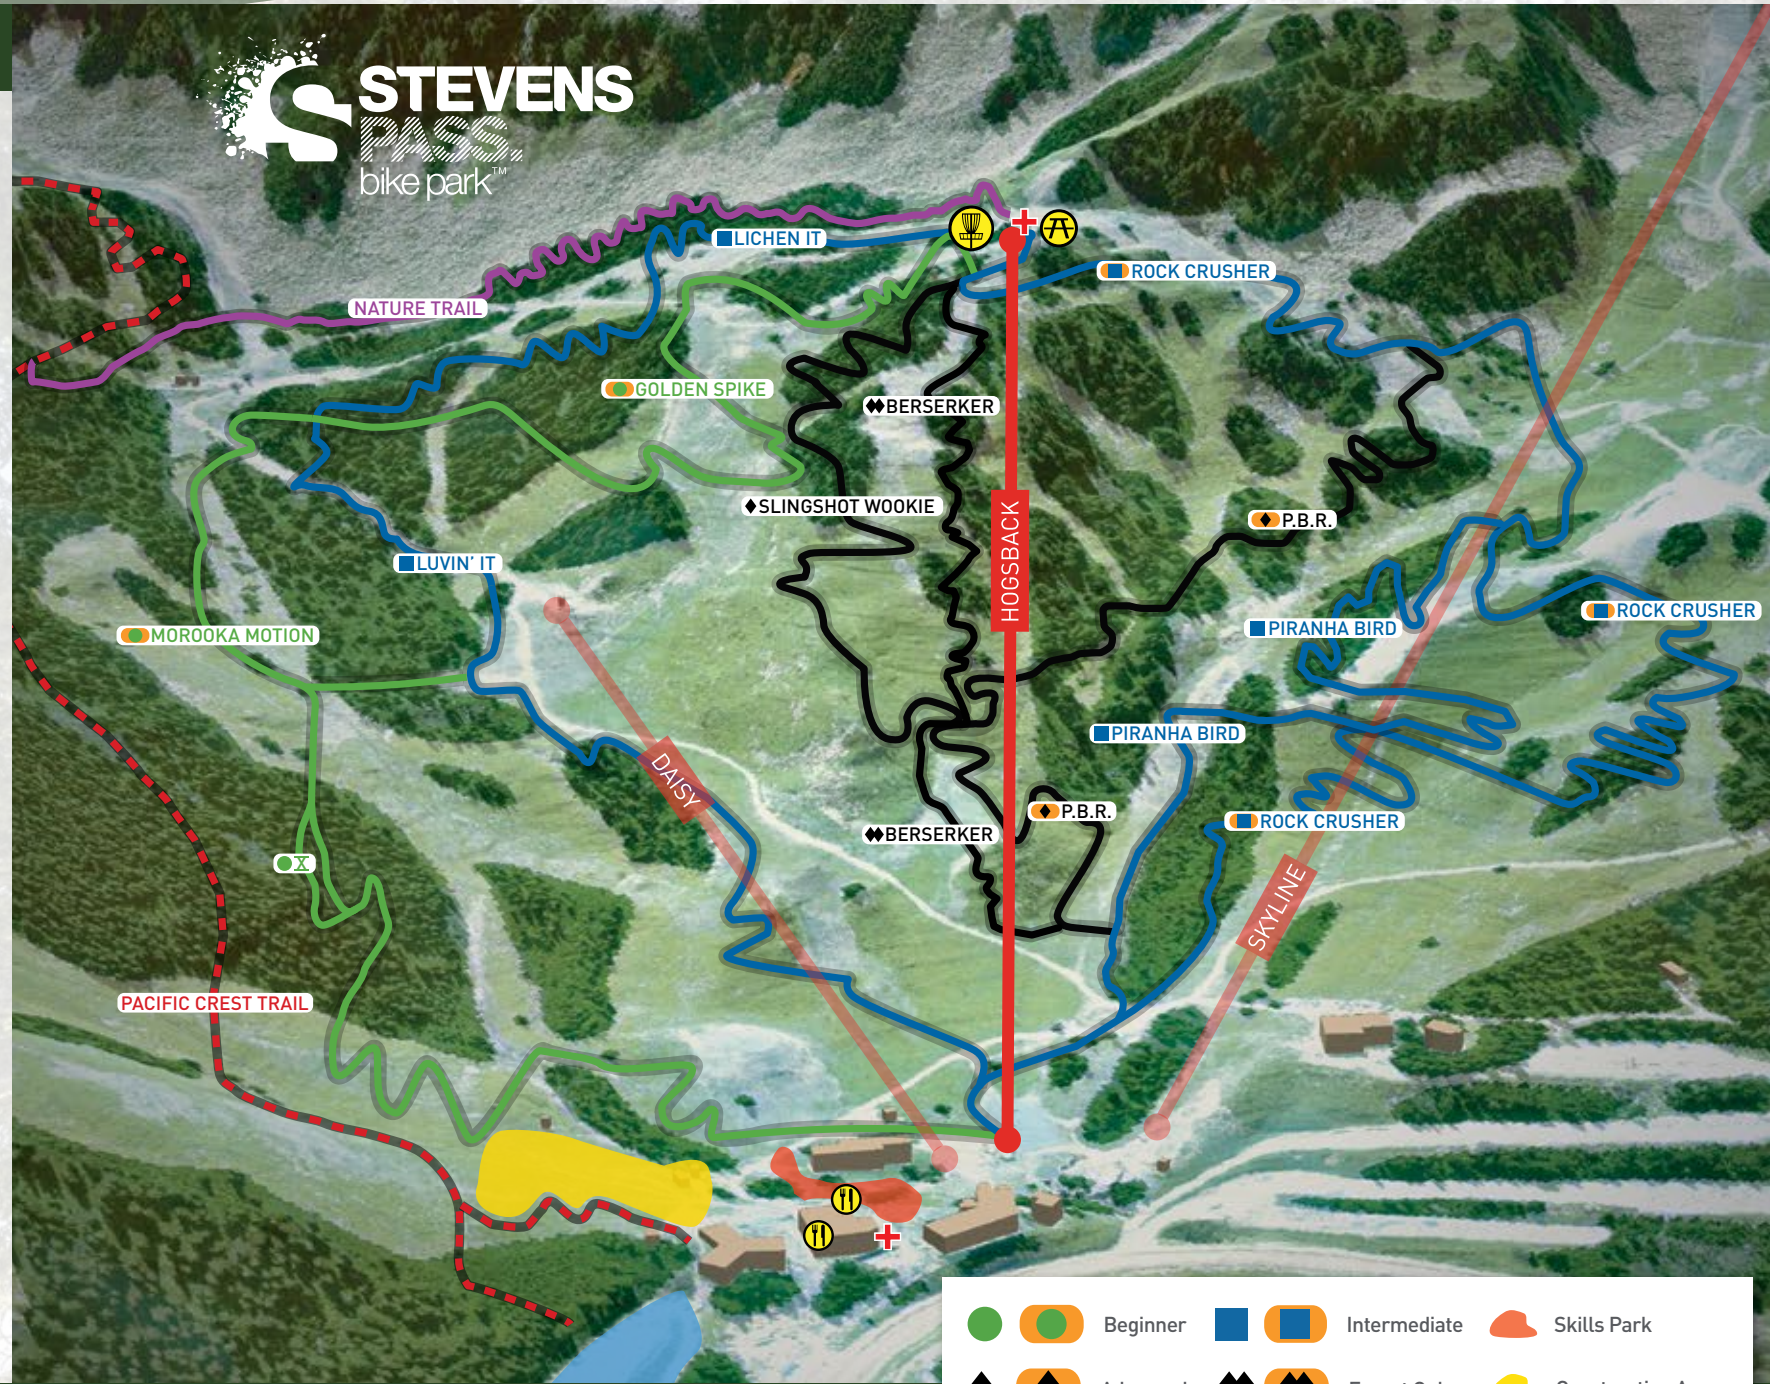

PARTNERS IN RECREATION

Stevens Pass is located on the Mt. Baker-Snoqualmie and Okanogan-Wenatchee National Forests, and is operated under a permit granted by the U.S.D.A. Forest Service. Stevens Pass is a provider of equal opportunity recreation services.

FREERIDE

Freeride trails are machine-cut and contain man-made features. Routes are enhanced with dirt jumps, ride-on features, narrow surfaces, wall rides, berms, and other natural or constructed features.

TRAIL PROGRESSION - EASIEST TO HARDEST

FREERIDE TRAILS

- GOLDEN SPIKE
- MOROOKA MOTION
- ROCK CRUSHER
- P.B.R. (POWERED BY RUDOLPH)

TECHNICAL TRACKS

Technical track trails are designed to embrace the rugged shape and terrain of the mountain, utilizing a majority of natural terrain. Routes are typically hand-built and feature organic obstacles and stunts such as rocks, roots, logs, drops, jumps and other natural or constructed features that require technical riding skills.

TRAIL PROGRESSION - EASIEST TO HARDEST

TECHNICAL TRACK TRAILS

- X
- LUVIN' IT
- PIRANHA BIRD
- LICHEN IT
- SLINGSHOT WOOKIE
- BERSERKER

		Beginner			Intermediate		Skills Park	
		Advanced			Expert Only		Construction Area	
		Nature Trail			Pacific Crest Trail			RV Parking Lot
	Disc Golf - First Tee			Picnic Area			Chairlift	
	T-Bar Cafe			Bull's Tooth Eatery & Pub			Patrol	