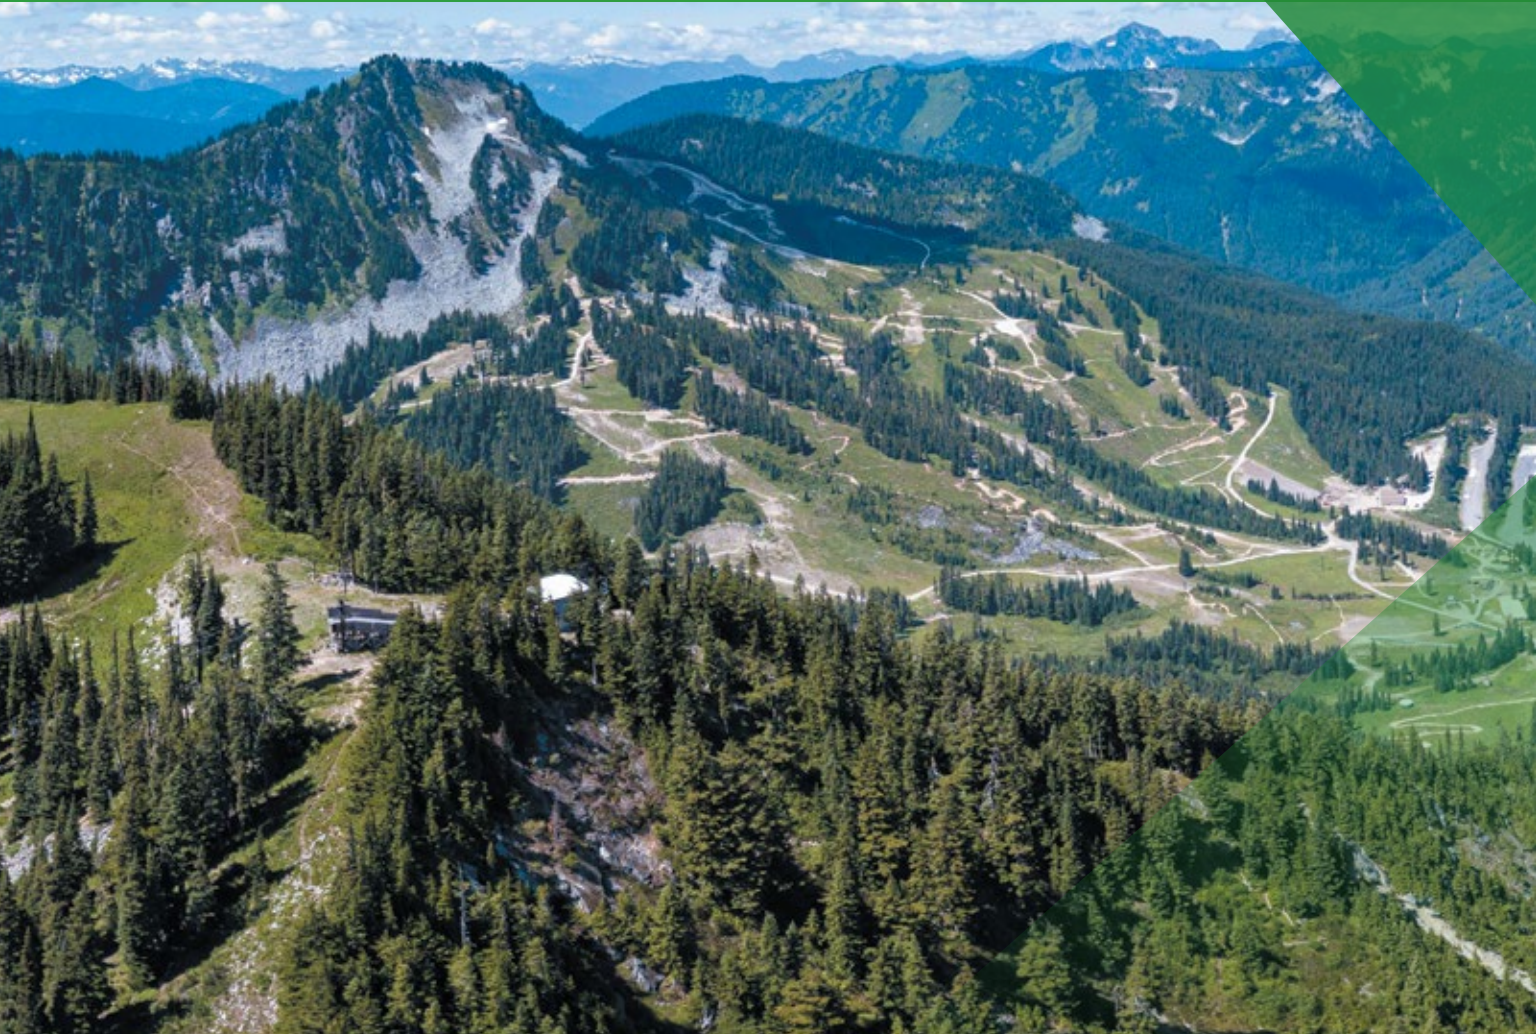

PARTNERS IN RECREATION

Stevens Pass is located on the Mt. Baker-Snoqualmie and Okanogan-Wenatchee National Forests, and is operated under a permit granted by the U.S.D.A. Forest Service. Stevens Pass is a provider of equal opportunity recreation services.

SUMMER TRAIL MAP 2023

CONNECT WITH US

Phone: (206) 812-4510
Email: SPguestservice@vailresorts.com
Mobile App: Available for iOS & Android

- facebook.com/stevenspass
- @stevenspass
- @stevenspass

Copyright ©2023 Stevens Pass

INTRODUCING THE
NEW MY EPIC APP
WITH MOBILE PASS

Launching
Winter 2023/24

Pass Holder benefits
start this summer

GET 20% OFF

Food ▲ Bike Rentals
and more

Plus, free summer lift access*

23/24 PASSES NOW ON SALE

StevensPass.com

SUMMERTIME AT STEVENS PASS

MOUNTAIN BIKING | DISC GOLF
SCENIC CHAIRLIFT RIDES | HIKING

When the snow disappears from Stevens Pass, a whole new world of fun and excitement emerges. Come see Stevens like never before, with activities for the whole family to enjoy in the sun!